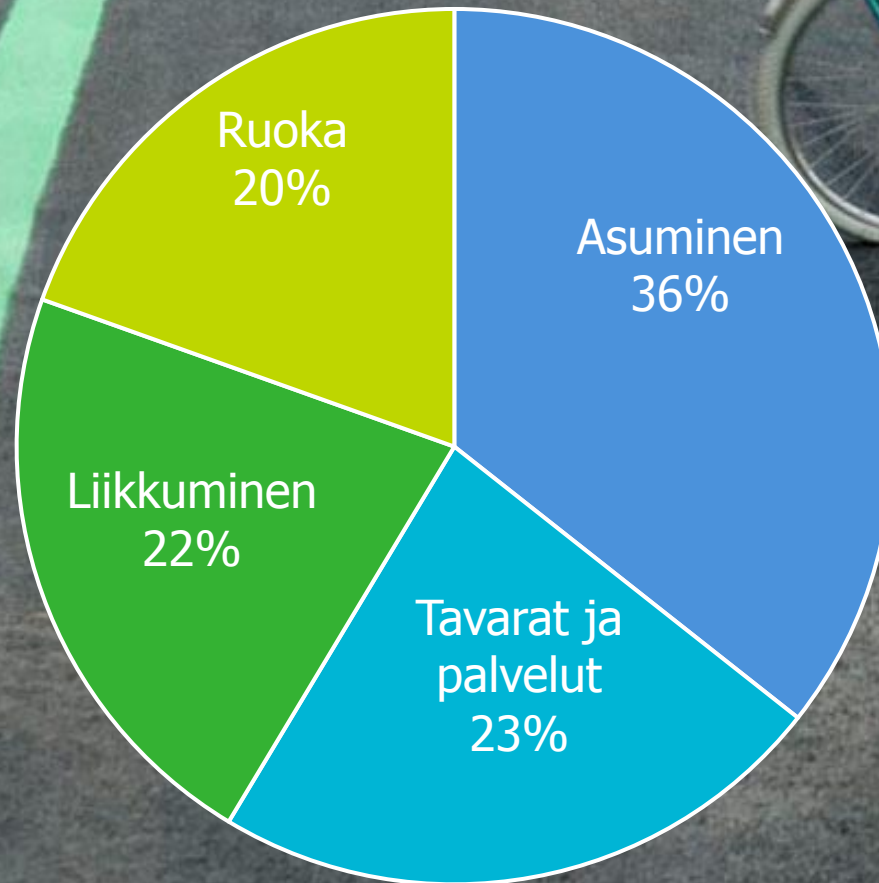

Kulutuksen hiilijalanjälki