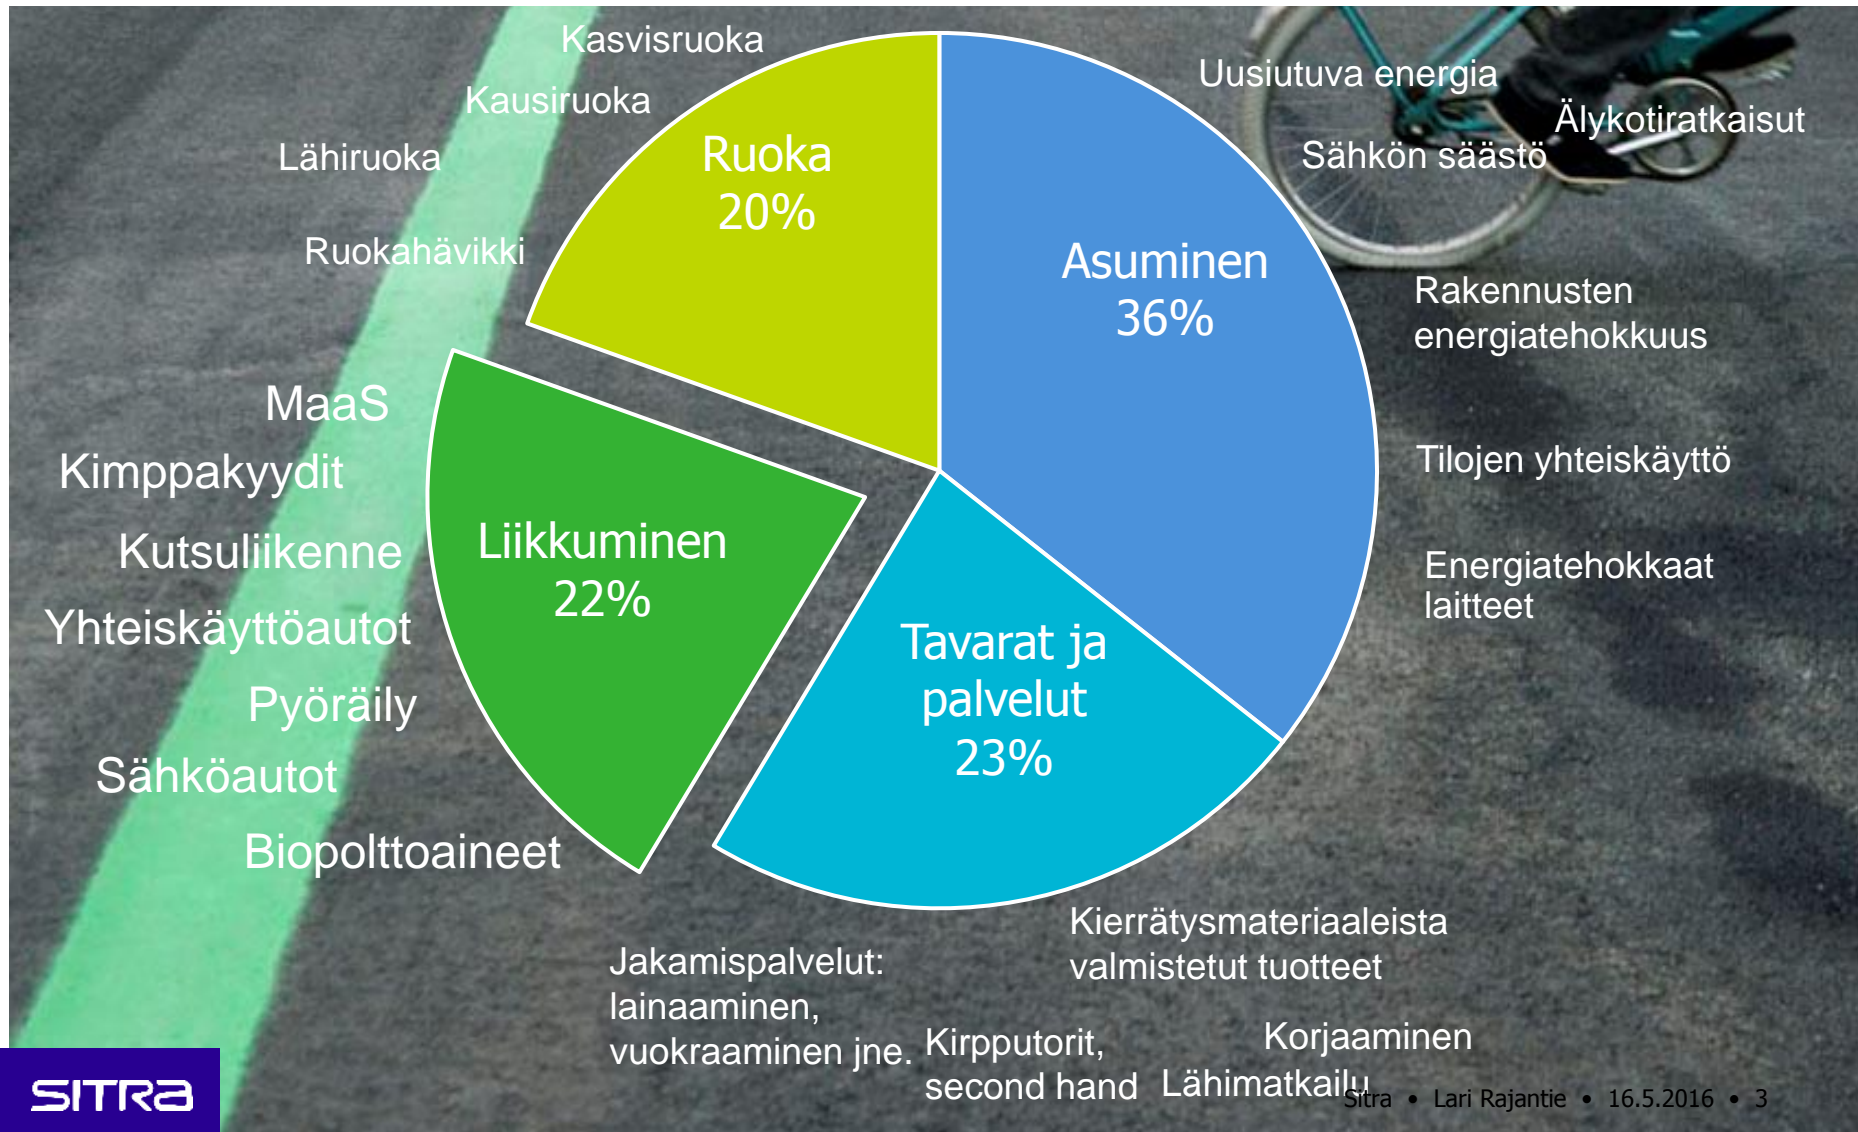

Resurssiviisaita kuluttajaratkaisuja